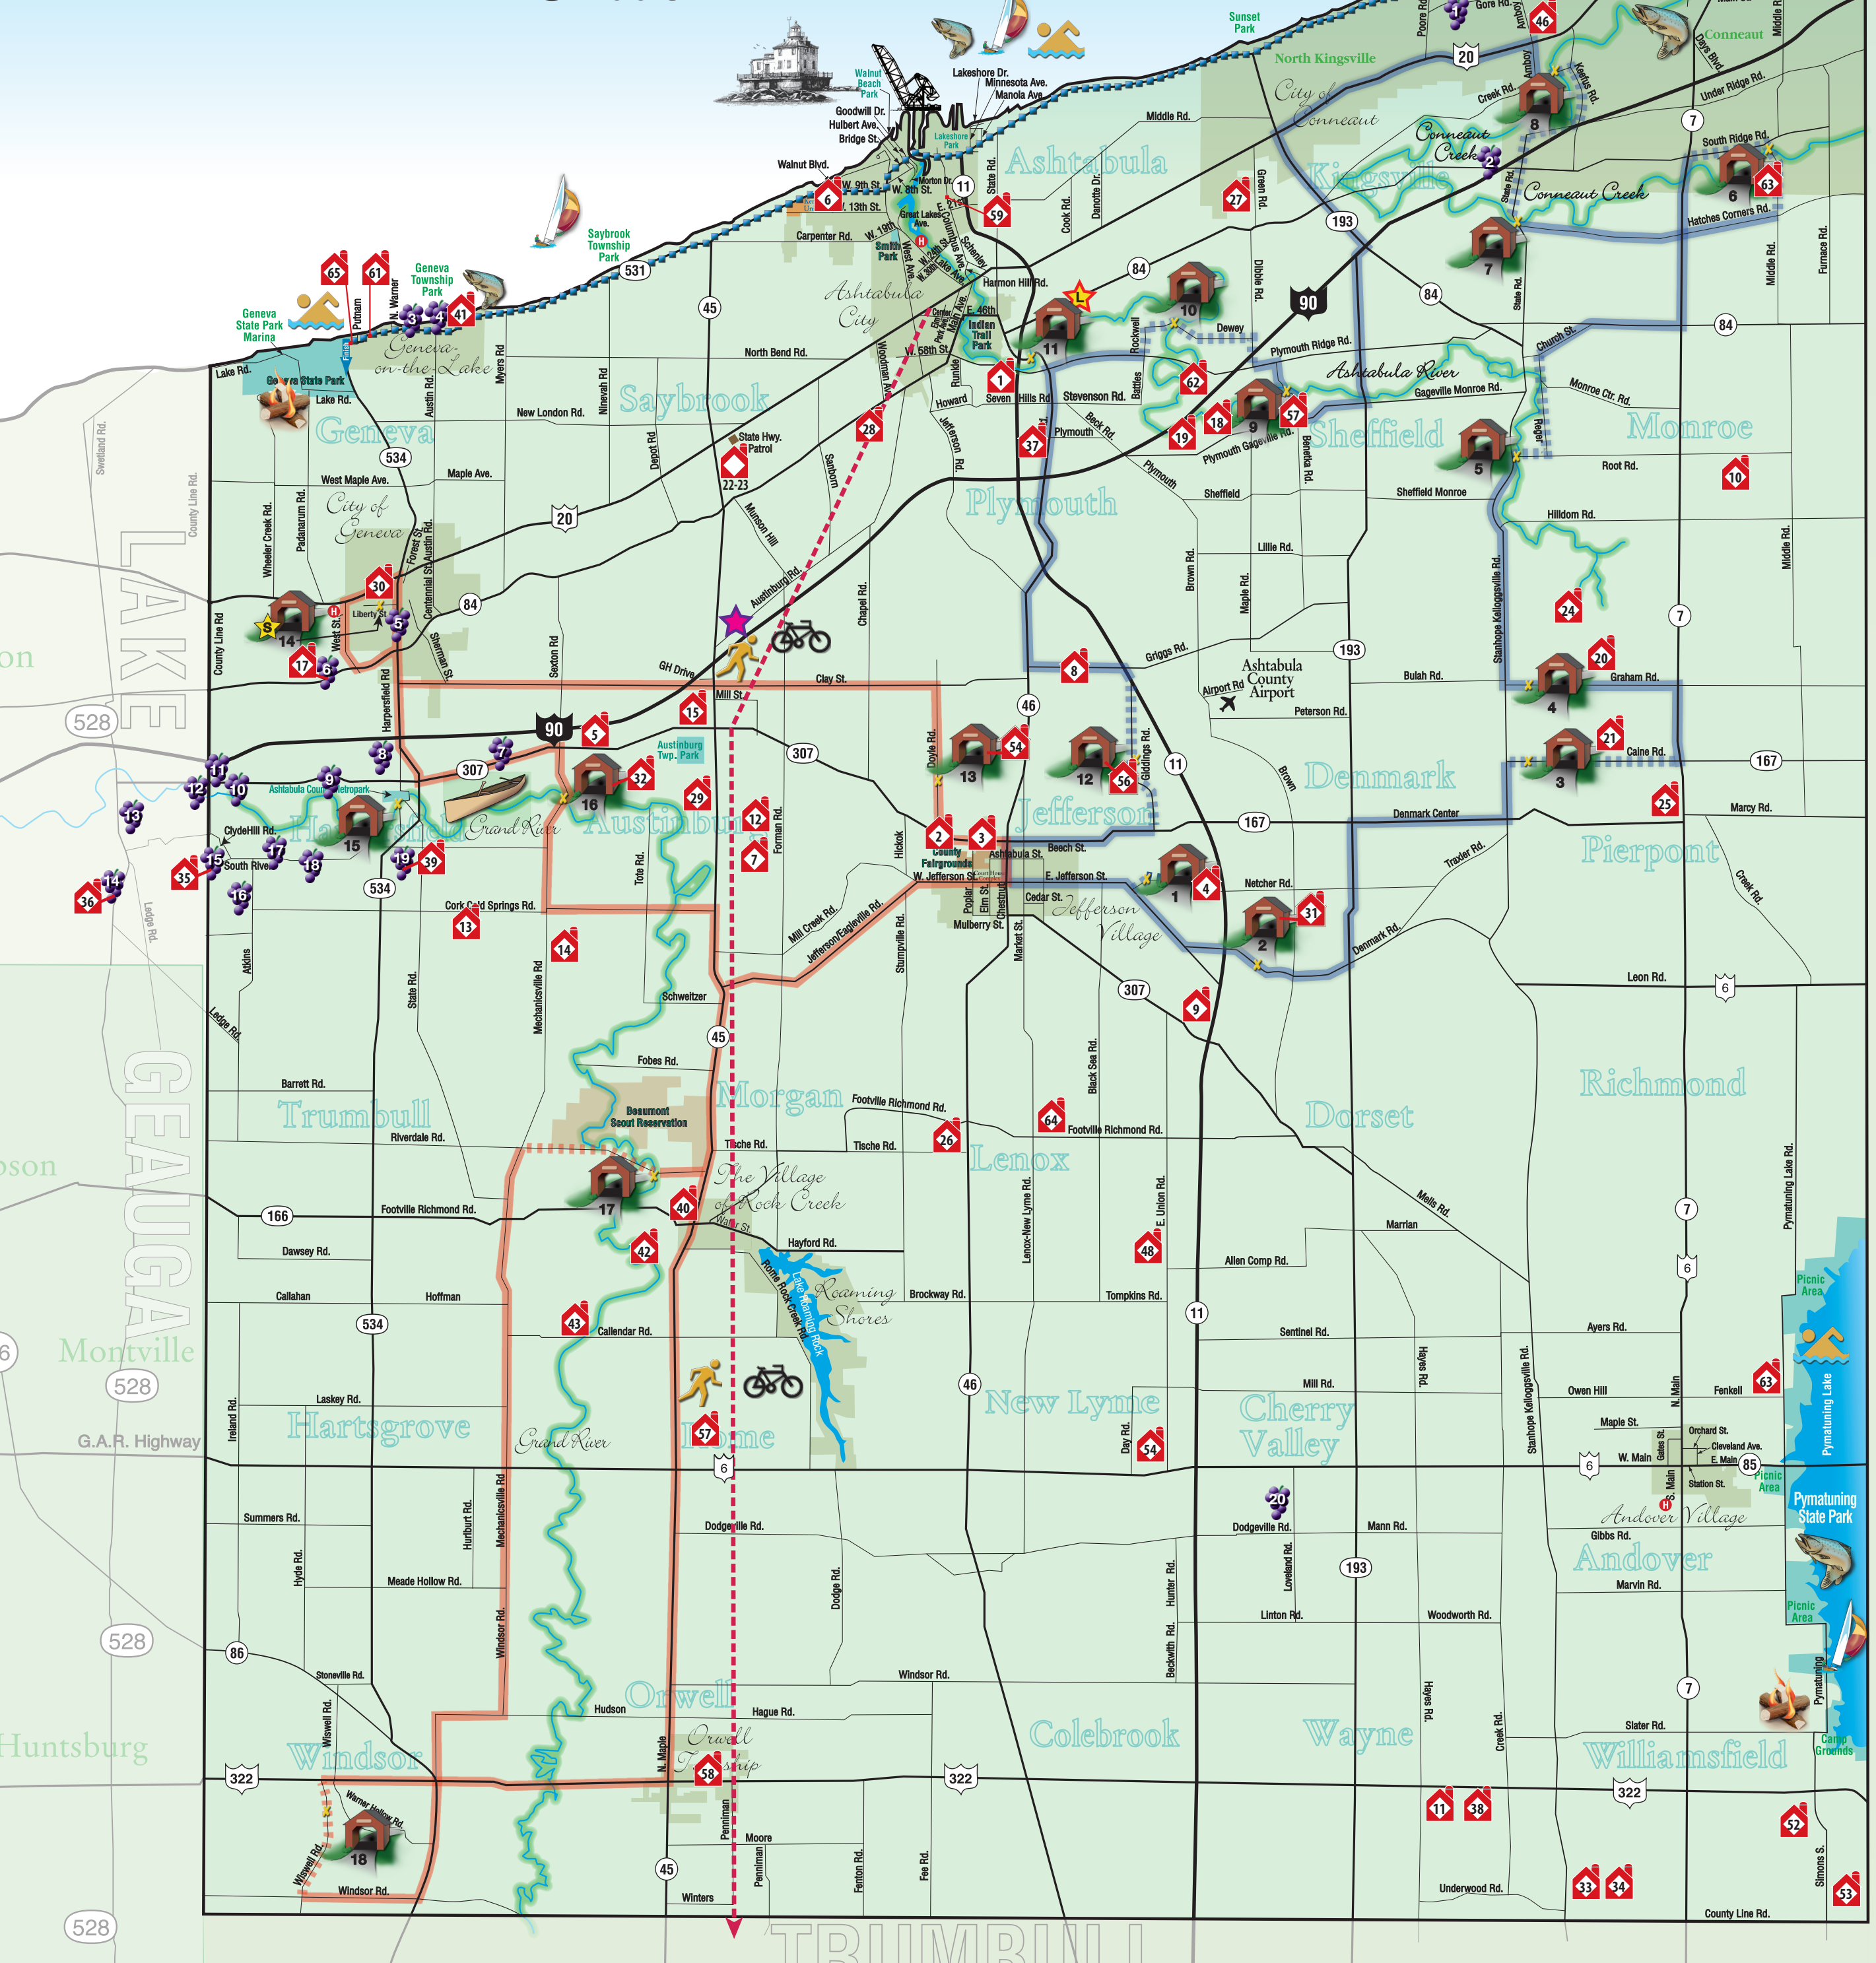

Map Icons Legend

- | | | | | | | | | | | | | | | | | | | | |
|----------------------|---------------------|-------------|---------|--------------|---------------|--------------|--------|----------------|----------------|--------------------|---------------------|-------------------|------------|-------------|-----------|---------|--------------|----------|--------------|
| | | | | | | | | | | | | | | | | | | | |
| Ashtabula Lighthouse | Conneaut Lighthouse | Lift Bridge | Boating | Camping Area | Canoeing Area | Fishing Area | Winery | Swimming Beach | Covered Bridge | Longest in America | Shortest in America | Point of Interest | Barn Quilt | Trail Route | Bicycling | Running | ACCVB Office | Hospital | Scenic Byway |

Our Wineries

Use the list shown here to locate the corresponding numbered icons on the map for these wineries

- | | | |
|-----------------------------|---------------------------|--------------------------|
| 1. Buccia Vineyards | 8. Deers Leap Winery | 15. Debonné Vineyards |
| 2. Markko Vineyard | 9. Ferrante Winery | 16. M Cellars |
| 3. Lakehouse Inn & Winery | 10. Harpersfield Vineyard | 17. Virant Family Winery |
| 4. Old Firehouse Winery | 11. Hundley Cellars | 18. South River Vineyard |
| 5. Old Mill Winery | 12. St. Joseph Vineyards | 19. Kosicek Vineyards |
| 6. The Winery at Springhill | 13. Laurentia Winery | 20. Emerine Estates |
| 7. Laurelio Vineyards | 14. Grand River Cellars | |

For your convenience there are two covered bridge tour routes indicated on this map. Watch for the roadside Bridge Tour signs shown here. They are up all year!

- North & East Covered Bridge Tour** ~ 12 covered bridges and spans 69 miles.
- South & West Covered Bridge Tour** ~ 6 covered bridges and spans 68 miles.